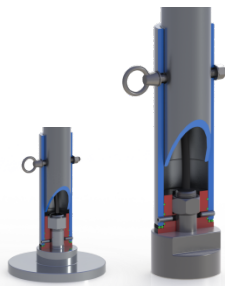

Indestructible

Bullet-proof construction for complete reliability in the field.

Easy to Use

Control all settings using the CEEPULSE CONNECT software portal over Bluetooth or RS232 cable. Select from several echo sounder output formats.

10 Hz Ping Rate

CEEPULSE™ offers exceptional accuracy and detail from an entry level “black box” echo sounder.

Bluetooth Connectivity

Output to a hand-held data collector or PC using a wireless Bluetooth link.

High Quality Transducers

Professional grade transducers.

Super Bottom Tracking

CEEPULSE™ is designed specifically for superior shallow water results. A powerful modern processor offers big box performance.